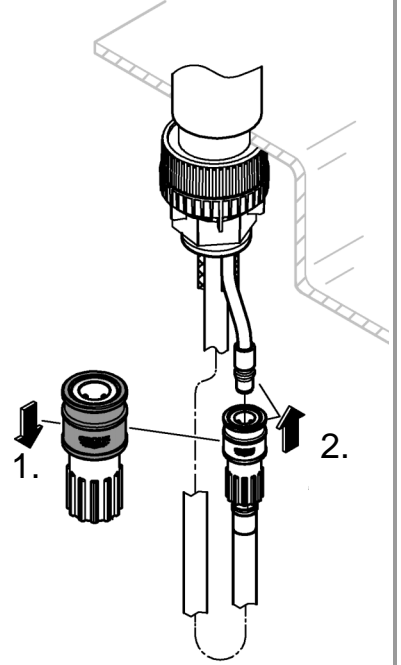

6

7

3mm

2,5mm

max.

max.

Pure Freude  
an Wasser

**GROHE**  