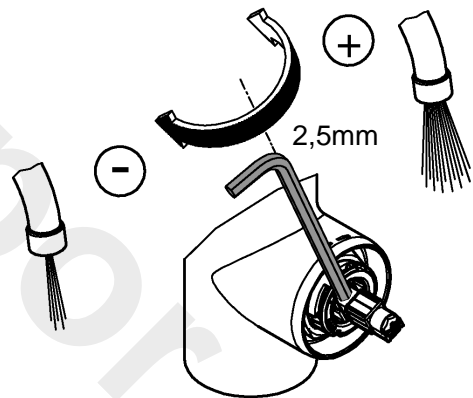

6

7

3mm

2,5mm

max.

max.

Pure Freude  
an Wasser

**GROHE**  