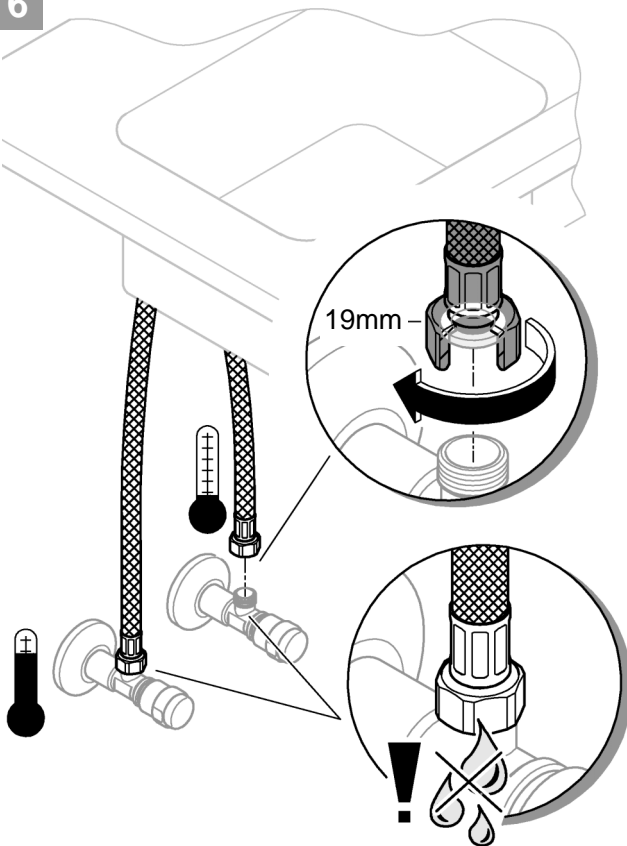

6

7

3mm

2,5mm

max.

max.

Pure Freude  
an Wasser

**GROHE**  