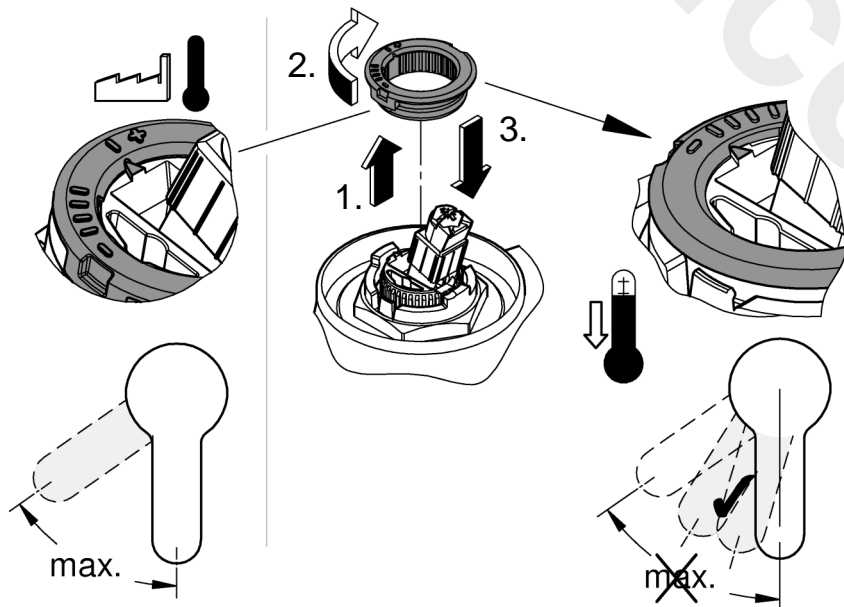

6

7

3mm

2,5mm

max.

max.

Pure Freude  
an Wasser

**GROHE**  