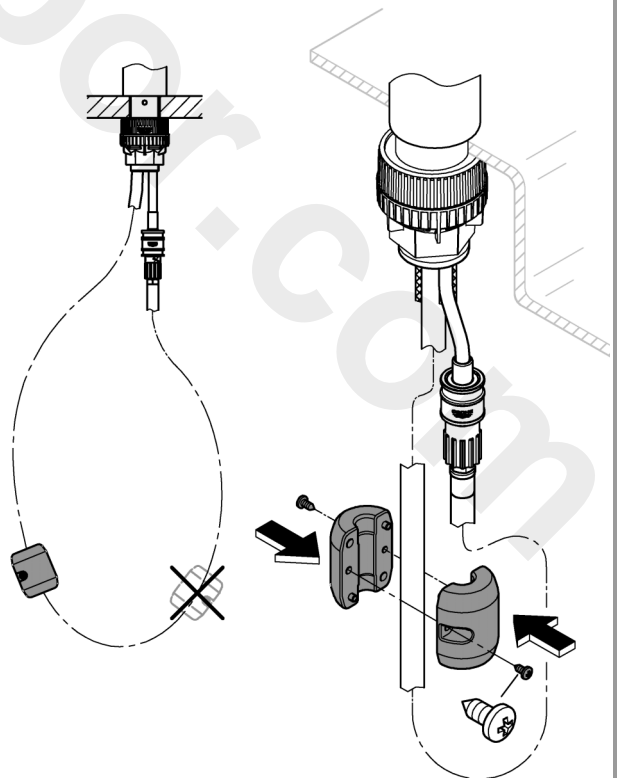

6

7

3mm

2,5mm

max.

max.

Pure Freude  
an Wasser

**GROHE**  