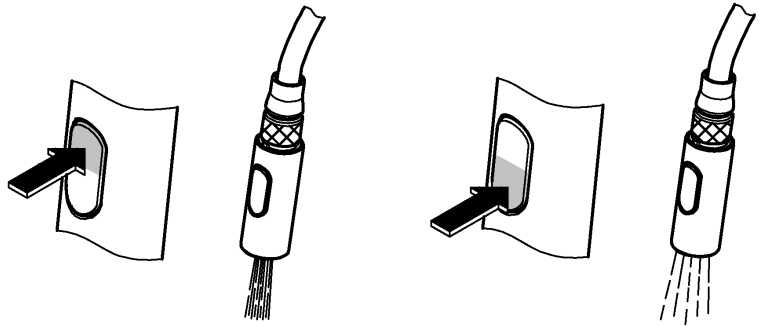

6

7

3mm

2,5mm

max.

max.

Pure Freude  
an Wasser

**GROHE**  