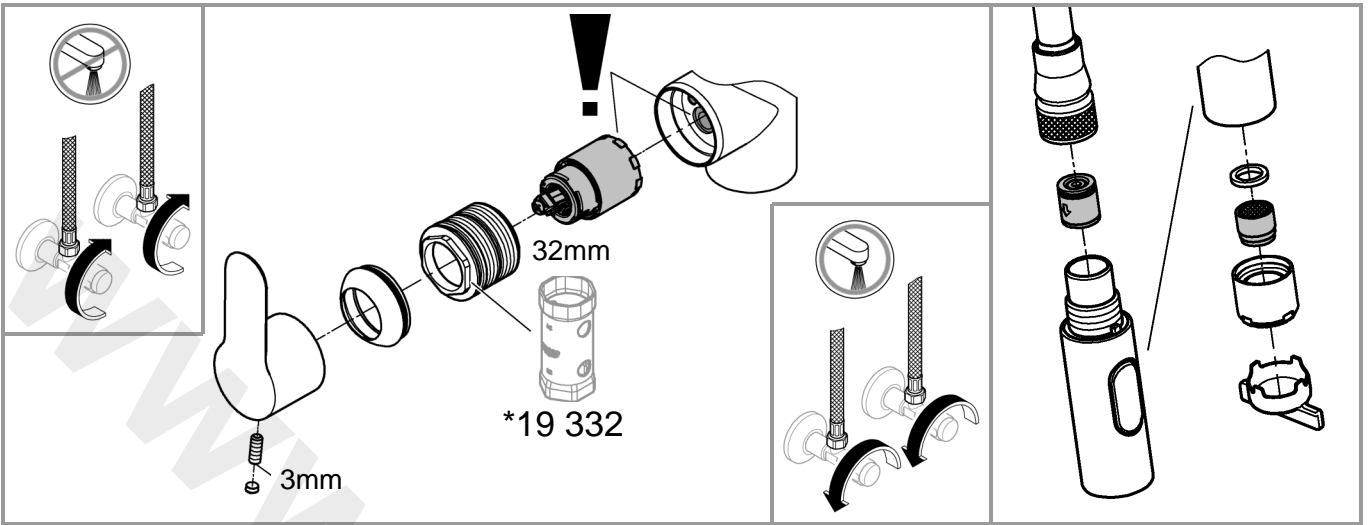

6

7

3mm

2,5mm

max.

max.

Pure Freude  
an Wasser

**GROHE**  