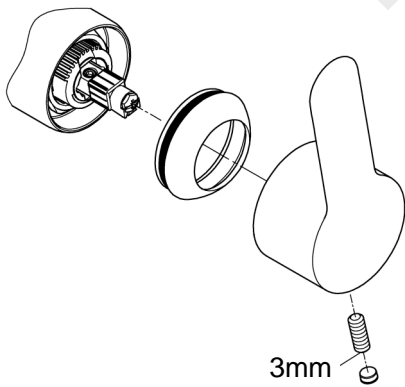

6

7

3mm

2,5mm

max.

max.

Pure Freude  
an Wasser

**GROHE**  