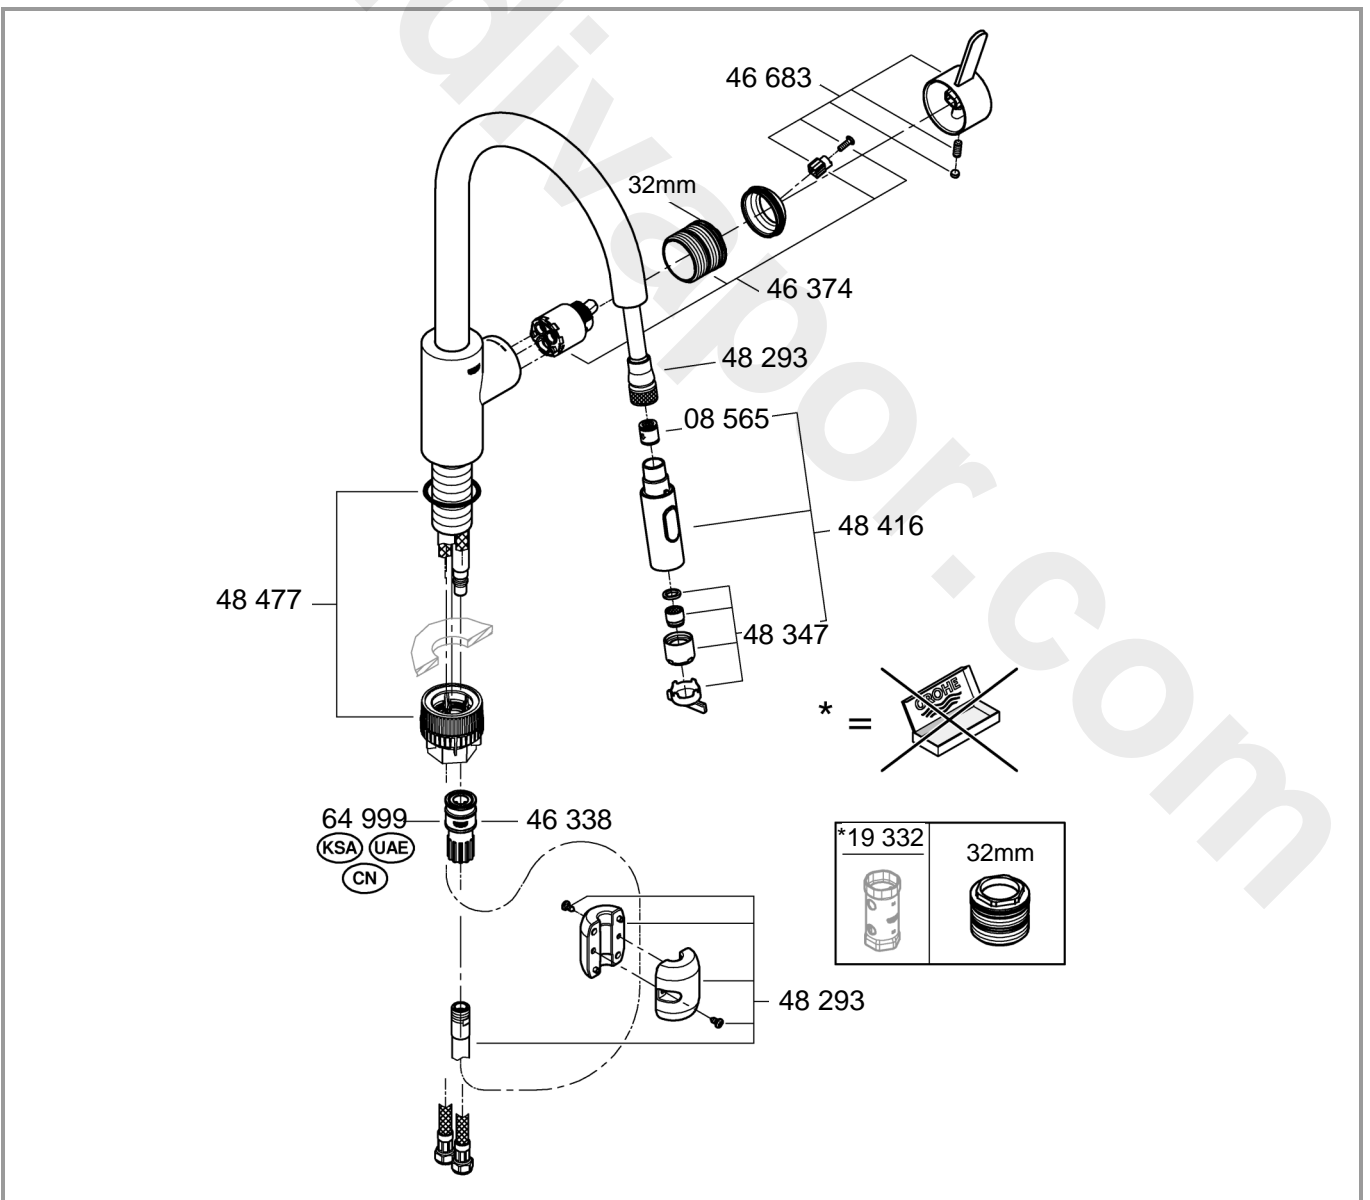

6

7

3mm

2,5mm

max.

max.

Pure Freude  
an Wasser

**GROHE**  